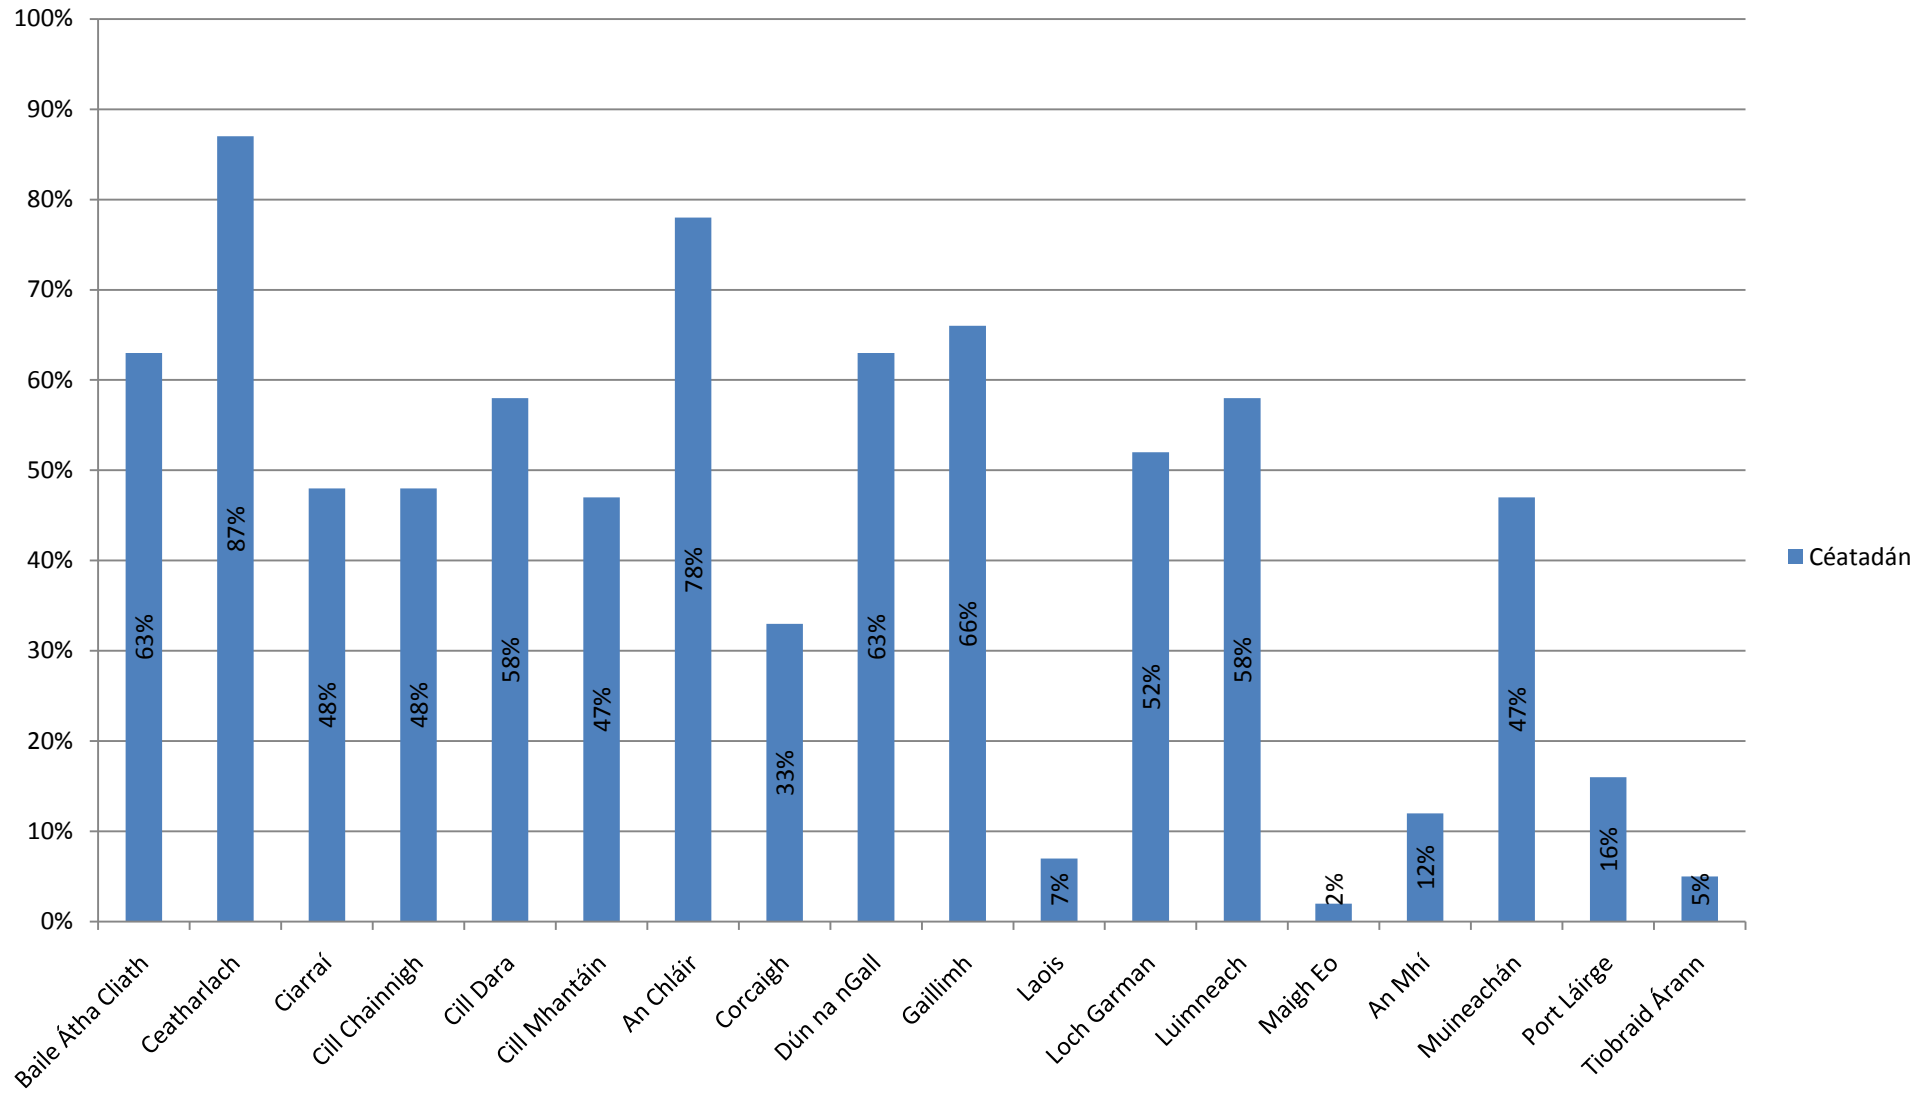

Ráta aistrithe ó bhunscolaíocht lán-Ghaeilge go Iar-bhunscolaíocht lán-Ghaeilge 2012-2013

Condae	Líon daltaí	Céatadán
Baile Átha Cliath	365 as 577	63%
Ceatharlach	48 as 55	87%
Ciarraí	36 as 75	48%
Cill Chainnigh	29 as 60	48%
Cill Dara	128 as 221	58%
Cill Mhantáin	39 as 83	47%
An Chláir	18 as 23	78%
Corcaigh	126 as 380	33%
Dún na nGall	55 as 88	63%
Gaillimh	133 as 203	66%
Laois	2 as 27	7%
Loch Garman	24 as 46	52%
Luimneach	96 as 166	58%
Maigh Eo	1 as 53	2%
An Mhí	15 as 129	12%
Muineachán	25 as 53	47%
Port Láirge	20 as 123	16%
Tiobraid Árann	14 as 294	5%
Níl iar-bhunscolaíocht lán-Ghaeilge ar fáil sna condaetha seo		
Cabhán		
An Iarmhí		
Liatroma		
Longfort		
Sligeach		
Uíbh Fhailí		
Ros Comáin		
Laois		
Fágtha bán: 22 scoil		
N/bh: 13 scoil		